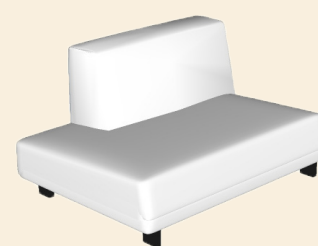

Axelle

Dimensions in cm

ZA80: 80x100
ZA90: 90x100
ZA100: 100x100

ZA160: 160x100
ZA180: 180x100
ZA200: 200x100

AL/AR 80: 105x100
AL/AR 90: 115x100
AL/AR 100: 125x100

AL/AR 160: 185x100
AL/AR 180: 205x100
AL/AR 200: 225x100

AL80AR: 130X100
AL90AR: 140X100
AL100AR: 150X100

AL160AR: 210X100
AL180AR: 230X100
AL200AR: 250X100

CL / CR
130x100

LCH L/R
175x125

TRM L/R
135x100

Axelle

Dimensions in cm

TT
35X100

TTC
35X100 (16 cm)

Hocker 65
65X100

Hocker 100
100X100