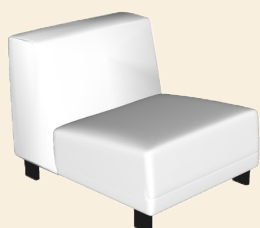

Axelle

Dimensions in cm

ZA80: 80x100
ZA90: 90x100
ZA100: 100x100