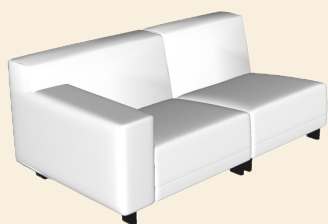

Axelle

Dimensions in cm

ZA80: 80x100
ZA90: 90x100
ZA100: 100x100

ZA160: 160x100
ZA180: 180x100
ZA200: 200x100

AL/AR 80: 105x100
AL/AR 90: 115x100
AL/AR 100: 125x100

AL/AR 160: 185x100
AL/AR 180: 205x100
AL/AR 200: 225x100

AL80AR: 130X100
AL90AR: 140X100
AL100AR: 150X100

AL160AR: 210X100
AL180AR: 230X100
AL200AR: 250X100

CL / CR
130x100

LCH L/R
175x125

TRM L/R
135x100

Axelle

Dimensions in cm

TT
35X100